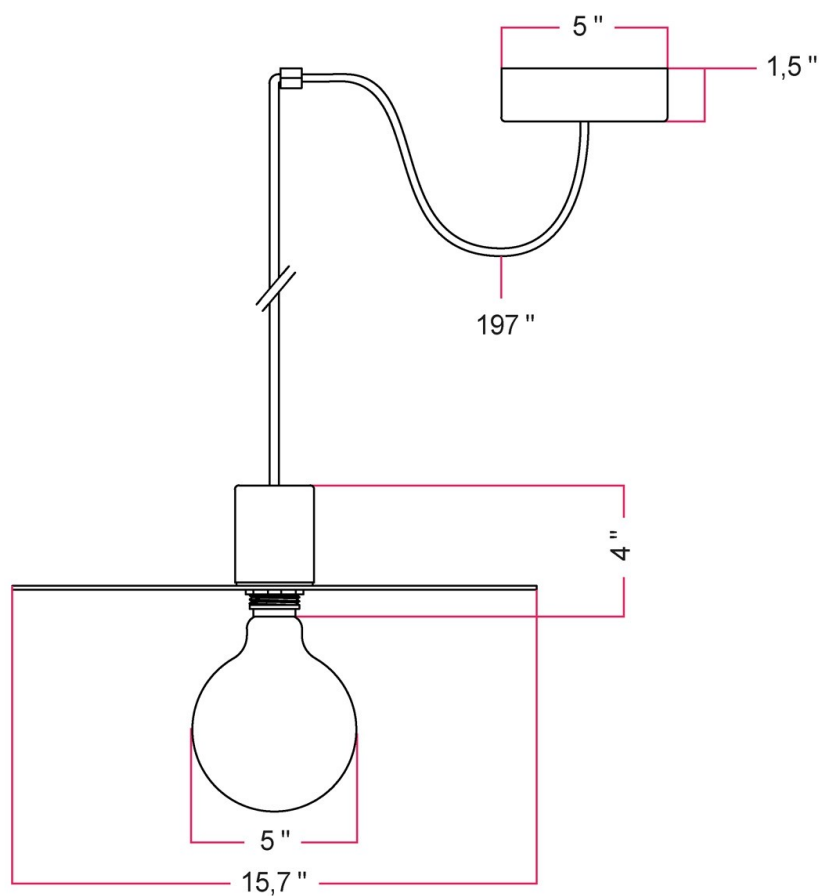

Reference: US-PDEBIEL0250SM01DDBIA-L
EAN13: 8056813277346

Product title:

EIVA ELEGANT Pendant light with 16,4ft fabric cable, Ellepì lampshade, ceiling canopy and socket for wet locations

Product attributes:

Light bulb: Without bulb, With bulb
Finish: White, Black

Product image: