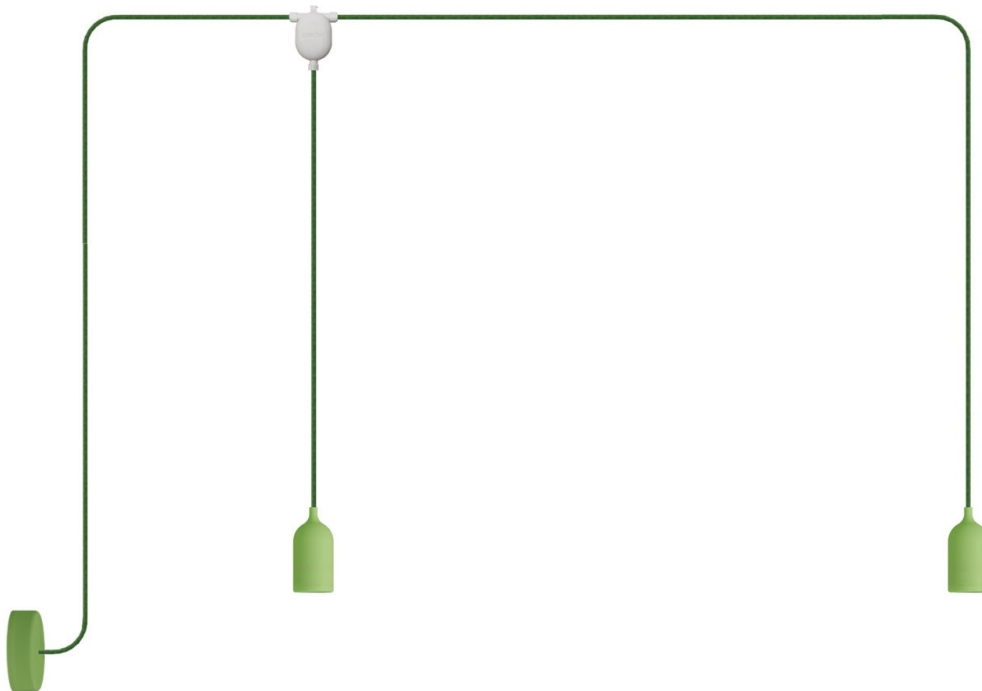

Reference: US-PDE2PAVESX08
EAN13: 8056813277414

Product title:

F-Snake EIVA Outdoor lamp for wet locations with 2 lights with canopy

Product attributes:

Light bulb: Without bulb, With bulb
Finish: Soft green, Yellow mustard

Product image:

Product price:

\$138.50 tax included

Product short description:

With the right illumination, you can create an intimate and welcoming atmosphere for your outdoor spaces: F-Snake is the perfect outdoor lamp for illuminating two different spots on your terrace or patio with one spotlight.

Featuring two exposed light bulbs, various finishes, and undeniable appeal. This lamp is constructed with a canopy, socket, and joint from the EIVA outdoor collection: all components are suitable for wet locations; they also come with an elastomeric rubber cable with a textile covering, allowing you to maximize your terrace both during the day and at night!

Looking for different colors and sizes? Click the customize button.

Product description:

Total measurements:

- Length: 84,6"
- Height: 41,3"

The lamp is composed by:

- 2x1,00 neoprene cable for outdoors
- 2 x EIVA E26 socket suitable for wet locations
- 2 x soft touch, silicone socket cover in selected finish
- 1 x soft touch silicone ceiling canopy suitable for wet locations
- 1x Eiva-3, 3-way connection suitable for wet locations