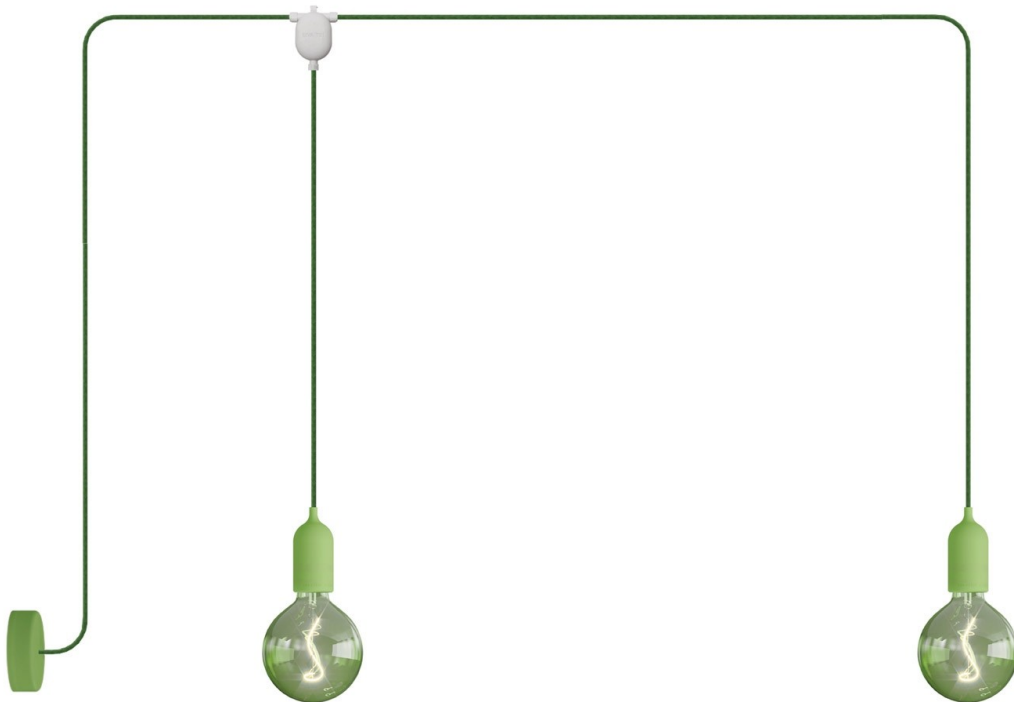

Reference: US-PDE2PAVESX08-L
EAN13: 8056813277421

Product title:

F-Snake EIVA Outdoor lamp for wet locations with 2 lights with canopy

Product attributes:

Light bulb: Without bulb, With bulb

Finish: Soft green, Yellow mustard

Product image:

Product price:

\$138.50 tax included

Product short description:

With the right illumination, you can create an intimate and welcoming atmosphere for your outdoor spaces: F-Snake is the perfect outdoor lamp for illuminating two different spots on your terrace or patio with one spotlight.

Featuring two exposed light bulbs, various finishes, and undeniable appeal. This lamp is constructed with a canopy, socket, and joint from the EIVA outdoor collection: all components are suitable for wet locations; they also come with an elastomeric rubber cable with a textile covering, allowing you to maximize your terrace both during the day and at night!

Looking for different colors and sizes? Click the customize button.

Product description:

Total measurements:

- Length: 84,6"
- Height: 41,3"

The lamp is composed by:

- 2x1,00 neoprene cable for outdoors
- 2 x EIVA E26 socket suitable for wet locations
- 2 x soft touch, silicone socket cover in selected finish
- 1 x soft touch silicone ceiling canopy suitable for wet locations
- 1x Eiva-3, 3-way connection suitable for wet locations