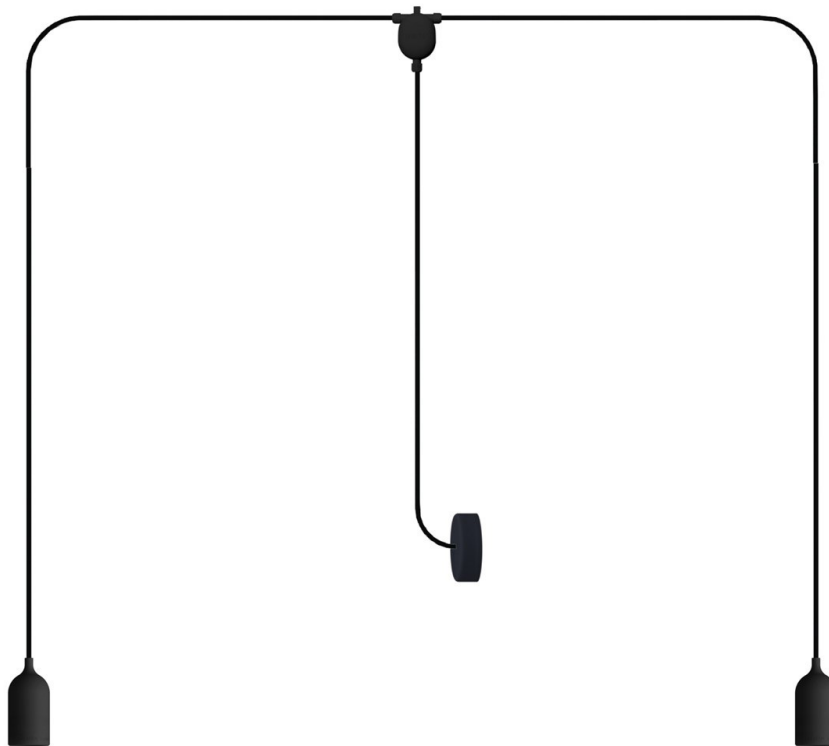

Reference: US-PDE2PABKSM04
EAN13: 8056813277452

Product title:

T-Snake EIVA Outdoor lamp for wet locations with 2 lights with canopy

Product attributes:

Light bulb: Without bulb, With bulb

Finish: Black, Soft blue

Product image:

Product price:

\$141.60 tax included

Product short description:

Are you in search of an outdoor lamp with double light outlet that is both practical and appealing? Then you've come to the right place. This single lamp, available in different finishes, will help you host wonderful dinner parties without any disputes. Have a best friend and boyfriend who don't get along? No problem, just seat them across the room from each other!

The T-Snake, with exposed light bulb, is constructed with a canopy, socket, and joint from the EIVA system, designed by Creative Cables: components suitable for wet locations, perfect for outdoor use. With two lateral falls for complete customization. And who knows, by the end of the evening, that best friend and boyfriend of yours might finally start seeing eye to eye!

Looking for different colors and sizes? Click the customize button.

Product description:

Total measurements:

- Width: 71,7"
- Height: 39,4"
- Cable length between joint and canopy: 66,9"

The lamp is composed by: