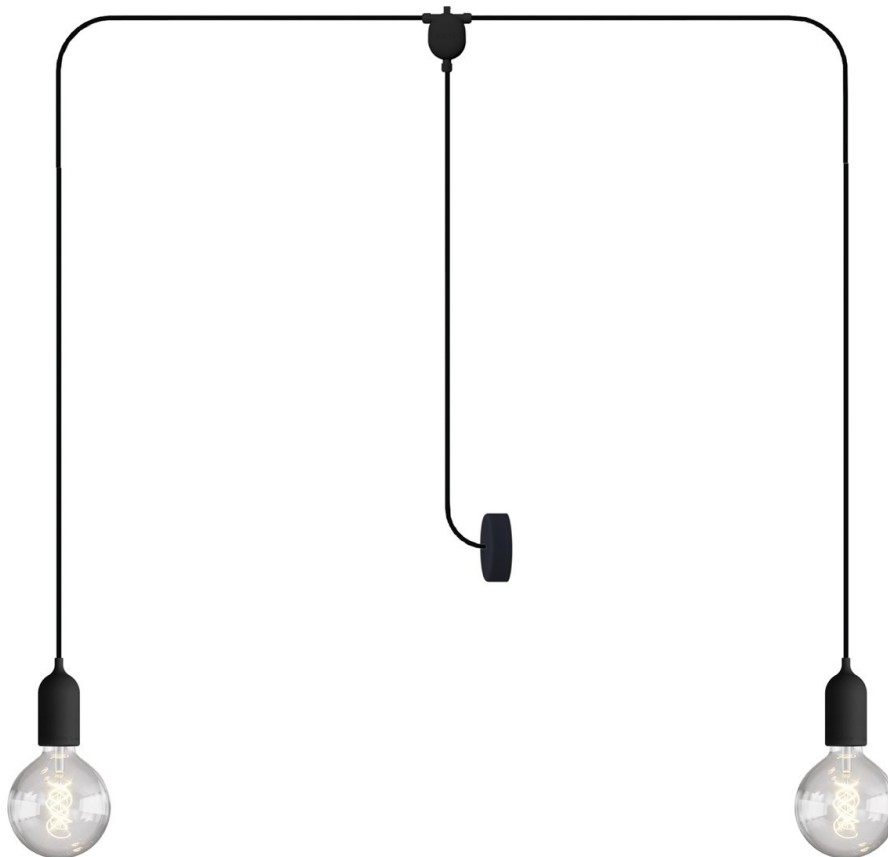

Reference: US-PDE2PABKSM04-L
EAN13: 8056813277469

Product title:

T-Snake EIVA Outdoor lamp for wet locations with 2 lights with canopy

Product attributes:

Light bulb: Without bulb, With bulb

Finish: Black, Soft blue

Product image:

Product price:

\$141.60 tax included

Product short description:

Are you in search of an outdoor lamp with double light outlet that is both practical and appealing? Then you've come to the right place. This single lamp, available in different finishes, will help you host wonderful dinner parties without any disputes. Have a best friend and boyfriend who don't get along? No problem, just seat them across the room from each other!

The T-Snake, with exposed light bulb, is constructed with a canopy, socket, and joint from the EIVA system, designed by Creative Cables: components suitable for wet locations, perfect for outdoor use. With two lateral falls for complete customization. And who knows, by the end of the evening, that best friend and boyfriend of yours might finally start seeing eye to eye!

Looking for different colors and sizes? Click the customize button.

Product description:

Total measurements:

- Width: 71,7"
- Height: 39,4"
- Cable length between joint and canopy: 66,9"

The lamp is composed by: