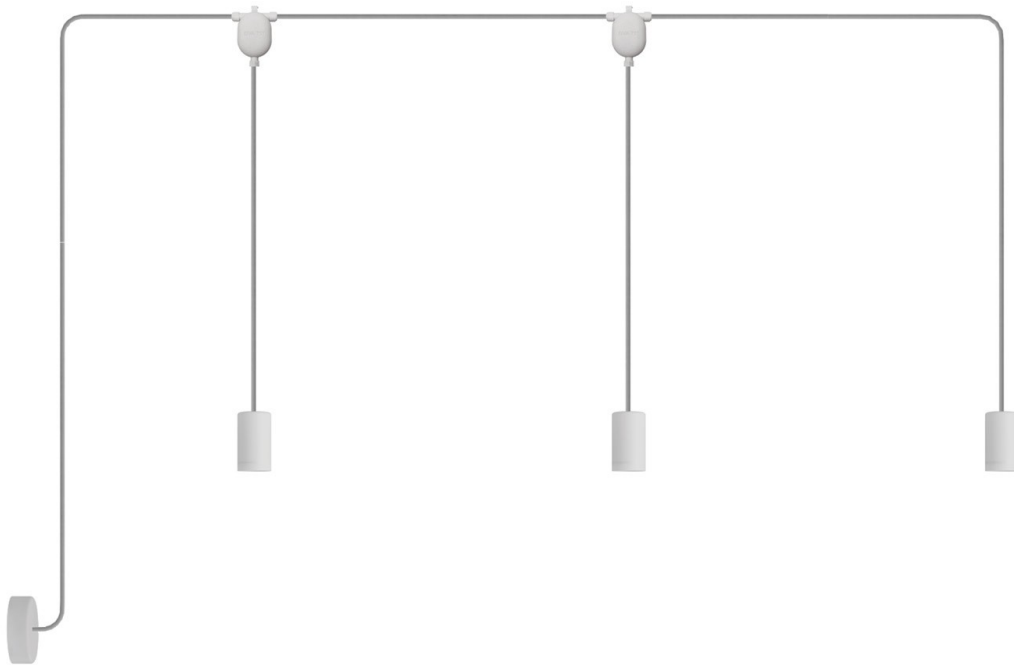

Reference: US-PDE3EL01BISM01
EAN13: 8056813277490

Product title:

E-Snake EIVA Outdoor lamp for wet locations with 3 lights with canopy

Product attributes:

Light bulb: Without bulb, With bulb
Finish: White, Glacier grey

Product image:

Product price:

\$195.90 tax included

Product short description:

Finding a lamp that matches your surroundings, has three different light outlets, and meets your needs can seem like an unattainable task. Well, consider us Ethan Hunt (yes, the main character in "Mission Impossible"). We've created E-Snake with needs like yours in mind: a three-fall lamp with exposed light bulbs, available in different finishes.

WARNING: The wet location EIVA socket is only compatible with glass LED light bulbs and has been tested for compatibility with A19, ST21, G30, and G40 bulb shapes.

Every Creative Cables lamp is designed and assembled in Italy, tested by independent laboratories, ensuring compliance with the strictest regulations. Another reason to trust Creative Cables quality.

Looking for different colors and sizes? Click the "customize" button.

Product description:

Total measurements:

- Length: 100,4"
- Height: 41,3"

The lamp is composed by:

- 2x1,00 neoprene cable for outdoors
- 3 x EIVA E26 socket suitable for wet locations
- 3 x soft touch, silicone socket cover in selected finish
- 1 x soft touch silicone ceiling canopy suitable for wet locations
- 2x Eiva-3, 3-way connection suitable for wet locations