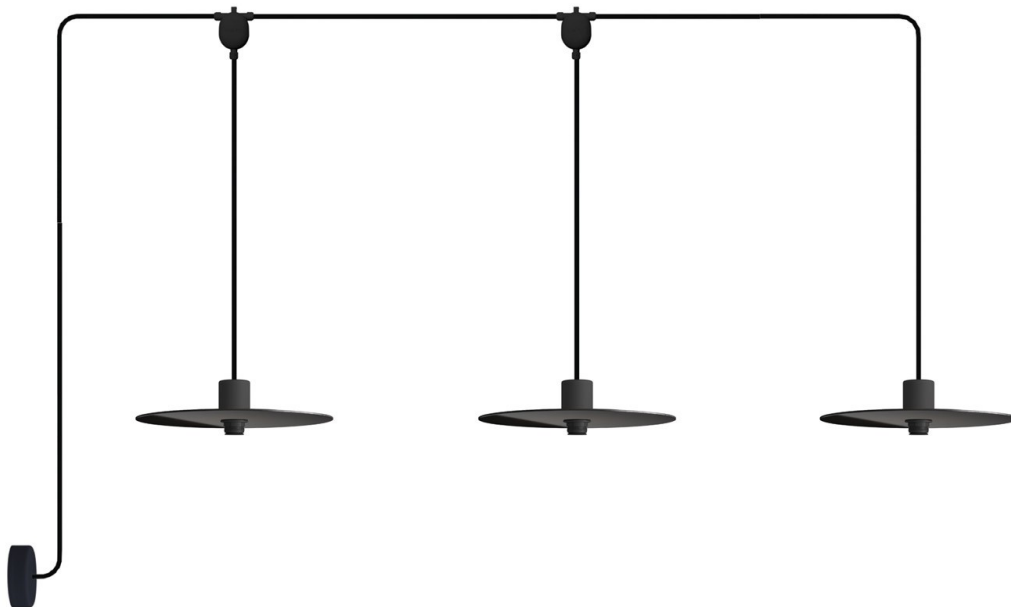

Reference: US-PDE3EL02NESM04DDNER
EAN13: 8056813277551

Product title:

E-Snake EIVA Outdoor lamp for wet locations with 3 lights with canopy and lampshades

Product attributes:

Light bulb: Without bulb, With bulb
Finish: White, Black

Product image:

Product price:

\$327.40 tax included

Product short description:

Created with charming metal lampshades with a retro touch, this outdoor lamp with three light outlets is not only great to look at but also the ideal solution to have lights in your garden and on your patio without having to worry about summer storms.

Sockets, canopies, and joints suitable for wet locations, are part of the EIVA illumination system, designed by Creative Cables and perfect for outdoor use.

WARNING: The wet location EIVA socket is only compatible with glass LED light bulbs and has been tested for compatibility with A19, ST21, G30, and G40 bulb shapes.

Product description:

Total measurements:

- Length: 10,2"
- Height: 38,6"

The lamp is composed by:

- 2x1,00 neoprene cable for outdoors
- 3 x EIVA E26 socket suitable for wet locations
- 3 x soft touch, silicone socket cover in selected finish
- 1 x soft touch silicone ceiling canopy suitable for wet locations
- 2x Eiva-3, 3-way connection suitable for wet locations
- 3 x Dibond® Ellepì lampshade: ø 15,7"; h 0,1"