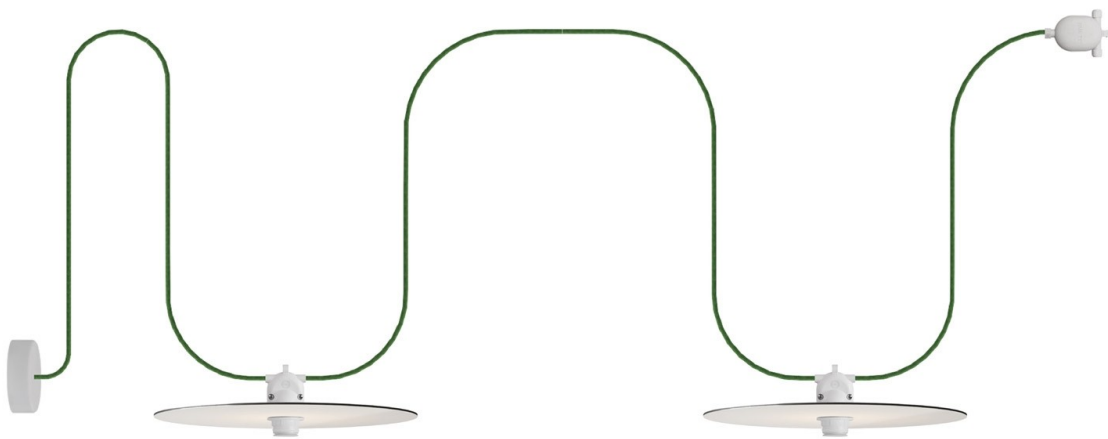

Reference: US-PDE2BIEIVA2BSX08DDBIA
EAN13: 8056813277636

Product title:

EIVA outdoor string light for wet locations with 2 lampshades and canopy

Product attributes:

Light bulb: Without bulb, With bulb

Finish: White, Brushed copper - Brushed bronze

Product image: