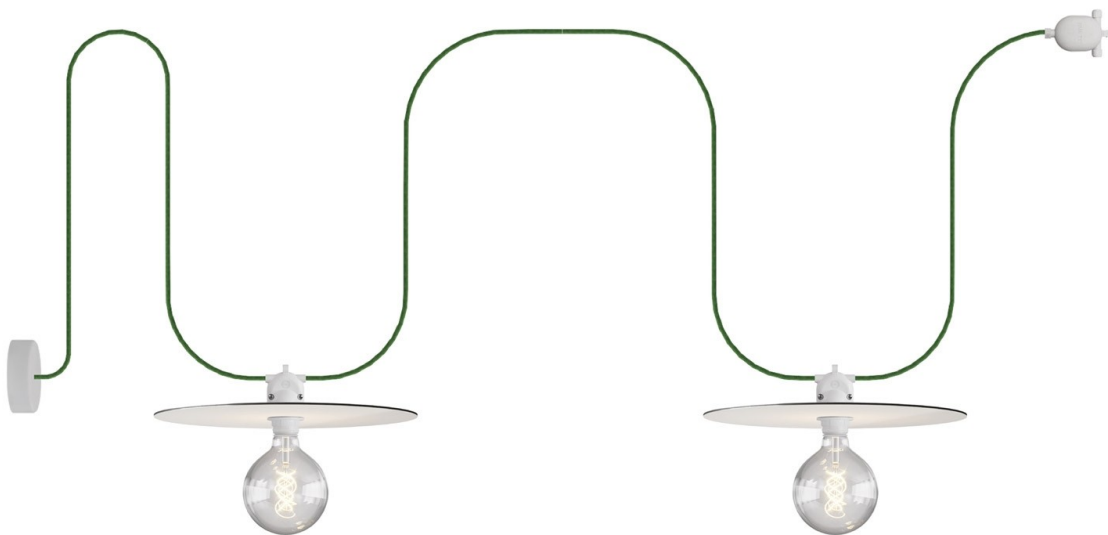

Reference: US-PDE2BIEIVA2BSX08DDBIA-L  
EAN13: 8056813277643

**Product title:**

EIVA outdoor string light for wet locations with 2 lampshades and canopy

**Product attributes:**

Light bulb: Without bulb, With bulb

Finish: White, Brushed copper - Brushed bronze

**Product image:**

**Product price:**

\$209.60 tax included

**Product short description:**

The two things that most remind us of summer? Ice cream and string lights. A timeless design made even better by colored lampshades to liven up your patio and terrace every day.

The garlands from the EIVA outdoor illumination system were designed to keep you company on summer evenings in the open air. canopies, sockets, and joints are suitable for wet locations, while the elastomeric rubber cable is perfect for outdoor environments. Available in different finishes, and exclusively crafted for your enjoyment.

Looking for different colors and sizes? Click the customize button.

**Product description:**

Total string light length: 177,2"

Distance between light sources: 39,4"

The lamp is composed by:

- 2x1,00 neoprene cable for outdoors
- 2 x Eiva-2 E26 socket with dual output suitable for wet locations
- 1 x soft touch silicone ceiling canopy suitable for wet locations
- 1x Eiva-3, 3-way connection suitable for wet locations
- 2 x Dibond® Ellepì lampshade: ø 15,7", h 0,1"