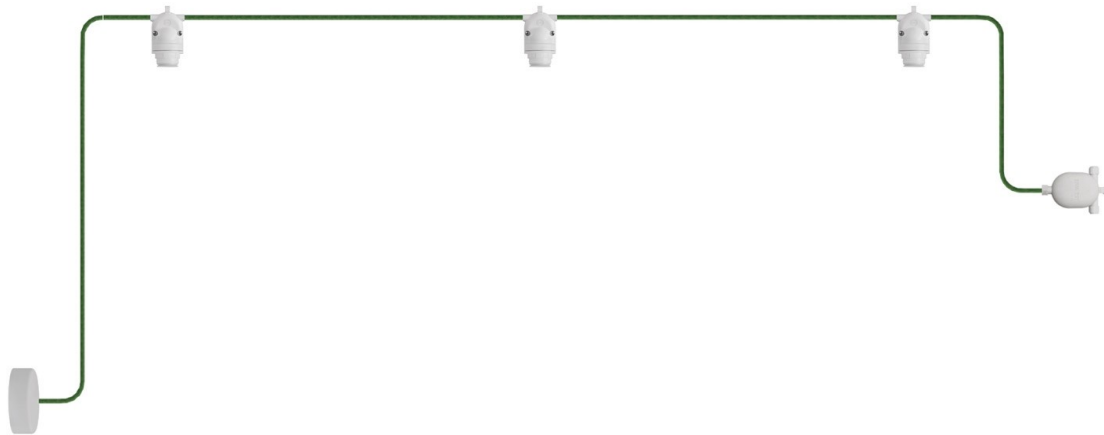

Reference: US-PDE3BIEIVA2BSX08  
EAN13: 8056813277575

**Product title:**

EIVA outdoor string light for wet locations with 3 lights and canopy

**Product attributes:**

Light bulb: Without bulb, With bulb

Finish: White, Black

**Product image:**

**Product price:**

\$140.00 tax included

**Product short description:**

Remember those lights that adorn outdoor weddings and patios in cafés and restaurants? Do you wish to recreate that same effect on your terrace or balcony but don't want to invest in items easily ruined by storms and rain? The 3-light EIVA string light is perfect for you.

**WARNING:** The wet location EIVA socket is only compatible with glass LED light bulbs and has been tested for compatibility with A19, ST21, G30, and G40 bulb shapes.

*Every Creative Cables lamp is designed and assembled in Italy, tested by independent laboratories, ensuring compliance with the strictest regulations. Another reason to trust Creative Cables quality.*

Looking for different colors and sizes? Click the customize button.

**Product description:**

Total string light length: 157,5"

Distance between light sources: 27,6"

The lamp is composed by:

- 2x1,00 neoprene cable for outdoors
- 3 x Eiva-2 E26 socket with dual output suitable for wet locations
- 1 x soft touch silicone ceiling canopy suitable for wet locations
- 1x Eiva-3, 3-way connection suitable for wet locations