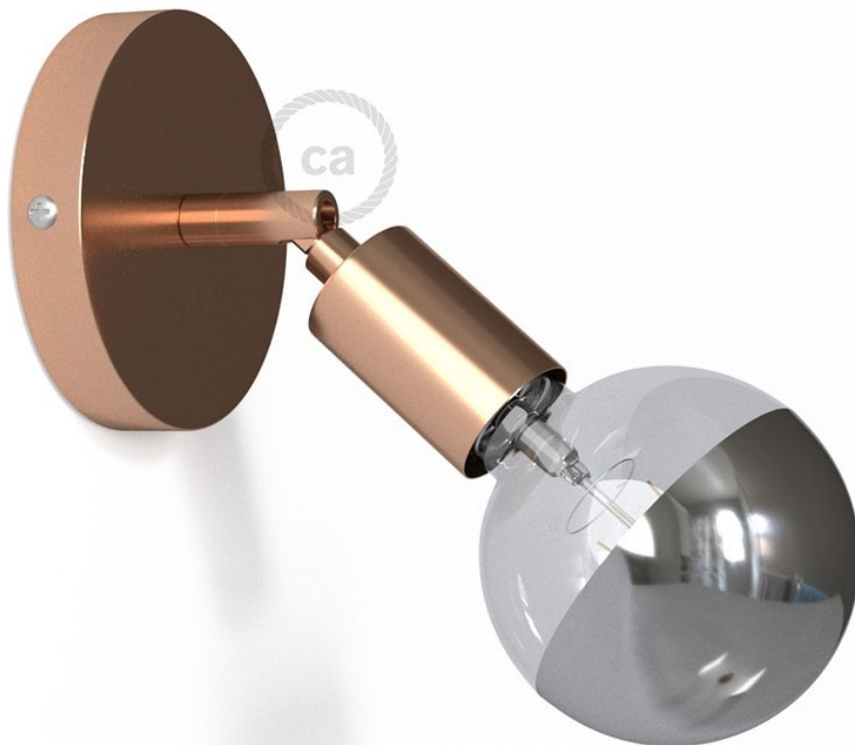

Reference: US-APM2RATBS1RA

EAN13: 8057730813969

Product title:

Fermaluce Metal 90°, the adjustable wall flush light

Product attributes:

Light bulb: Without bulb

Finish: Glossy white, Black, Chrome, Copper, Brass, Black pearl

Smart Home: No, Matter ON/OFF

Product image:

Product price:

\$98.90 tax included

Product short description:

The Fermaluce Metallo 90° is a simple and effective fix if you want a wall flush light that can be easily adjusted in whichever direction you wish.

In fact, the E26 Fermaluce Metallo 90° socket may be tilted up to 90° and rotated by 315°, allowing you to point the light wherever you prefer, in broad areas of your home or over specific details.

Choose between the available finishes in order to best match the style of your interior.

Product description:

Diameter: 12 cm

Depth: 15 cm

Fitting: E26- Max 42 W

You can also purchase this lamp in the Matter-integrated version, for lighting control with your voice or the apps you already use regularly. Turn the lights on and off, create automations, and make your lights interact with other smart home devices easily and without the need for installation.