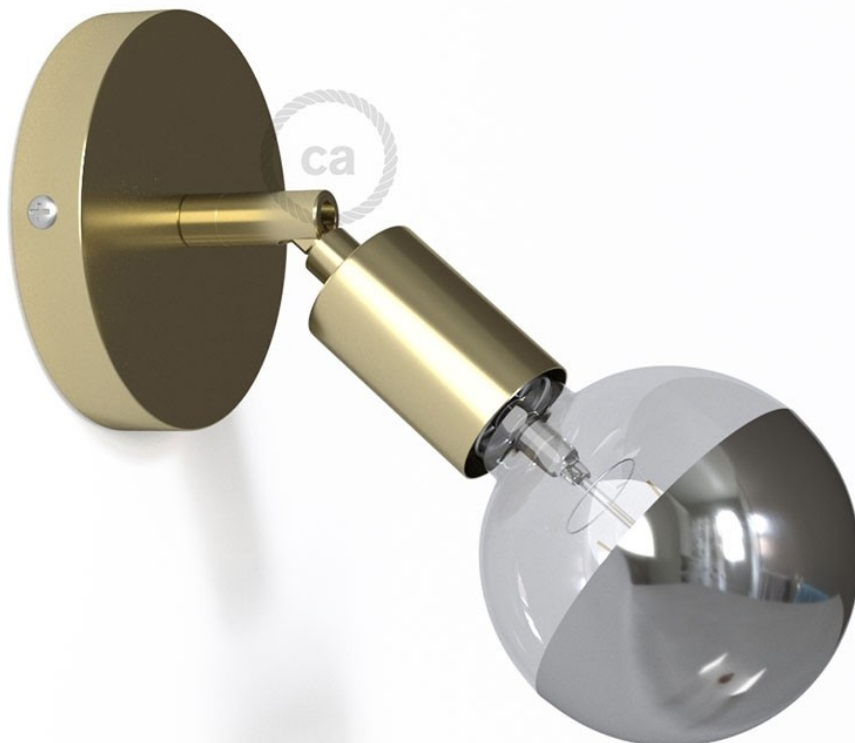

## Product title:

Fermaluce Metal 90°, the adjustable wall flush light

## Product image:

**Product price:**

\$98.90 tax included

**Product short description:**

The Fermaluce Metallo 90° is a simple and effective fix if you want a wall flush light that can be easily adjusted in whichever direction you wish.

In fact, the E26 Fermaluce Metallo 90° socket may be tilted up to 90° and rotated by 315°, allowing you to point the light wherever you prefer, in broad areas of your home or over specific details.

Choose between the available finishes in order to best match the style of your interior.

**Product description:**

Diameter: 12 cm

Depth: 15 cm

Fitting: E26- Max 42 W

You can also purchase this lamp in the Matter-integrated version, for lighting control with your voice or the apps you already use regularly. Turn the lights on and off, create automations, and make your lights interact with other smart home devices easily and without the need for installation.