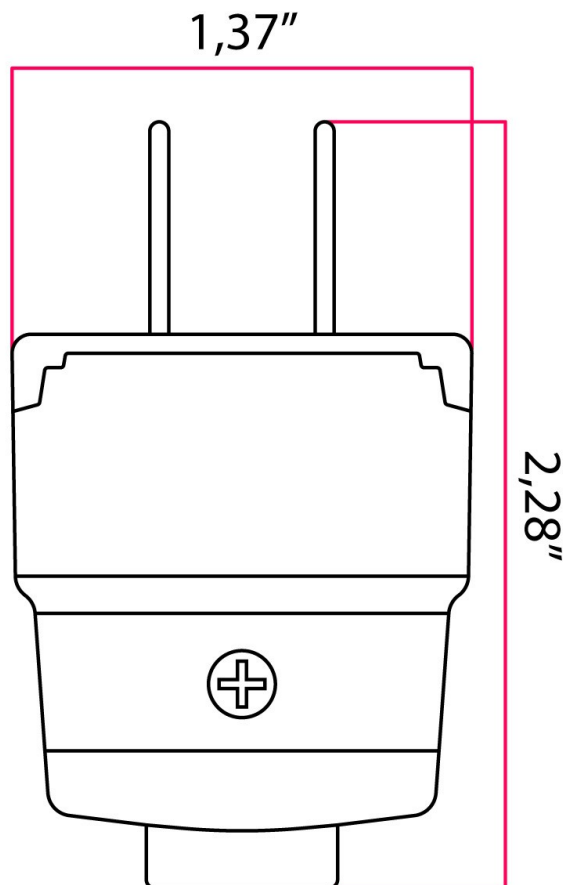

Reference: SPUL2N  
EAN13: 8057730470322

**Product title:**

2-prong plug

**Product attributes:**

Finish: White, Black

**Product image:**

**Product price:**

\$8.20 tax included

**Product short description:**

The essential component for lighting devices. Certified to UL/CSA standards and complying with NEMA 1-15P, this 2-prong plug has screw terminals and features the cable outlet in an axial configuration.

**Product description:**

U.S. 2-pin plug

Material: Polyamide  
 Rated voltage: 125 V  
 Rated current: 15 A

UL - CSA Certifications / Compliant with NEMA 1-15P

**Product features:**

**Product gallery:**