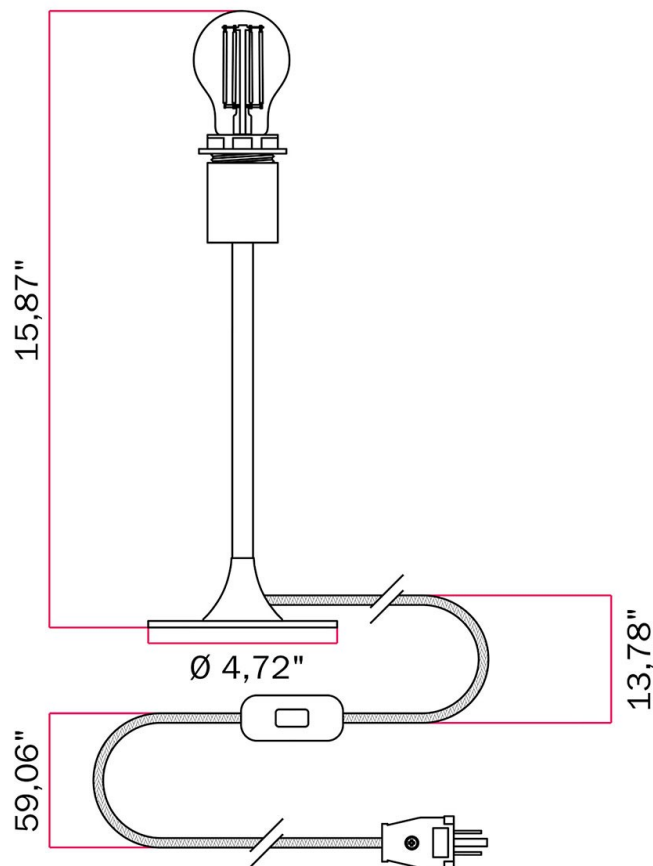

Product image:

Product price:

\$91.20 tax included

Product short description:

This metal table lamp from the MAG-Y series is perfect for those seeking a unique and stylish piece. Its solid construction and round base provide stability and elegance, while the option to choose a shade (compatible with an E26 socket) lets you tailor it to match your space and style.

Table lamp comprising:

- 72.83" (6.07 feet) of 3 x 18 AWG cable
- 1 magnetic metal stand
- 1 5.91" (0.49 feet) metal extension piece
- 1 E26 socket max 7W
- 1 infra-cable switch
- 1 round metal table base

US plug

Bulb [[DG-A60-CLEAR](#)]: LED, clear, A19, 3.8W, 136 Lm, warm light (2200K), E26, width 2.36", height 4,25"

To maintain the natural beauty of the product, we recommend cleaning the shade with a cloth, avoiding the use of chemicals that could alter the surface.

Product features:

- Material: Metal
- Opening Beam: 360°
- Lampshade: For lampshade
- Mood: Cottage
- Mood: Modern
- Fitting: E26
- Product type: Table lamp
- Light bulb: Yes
- Light bulb: No
- Dimmable: No