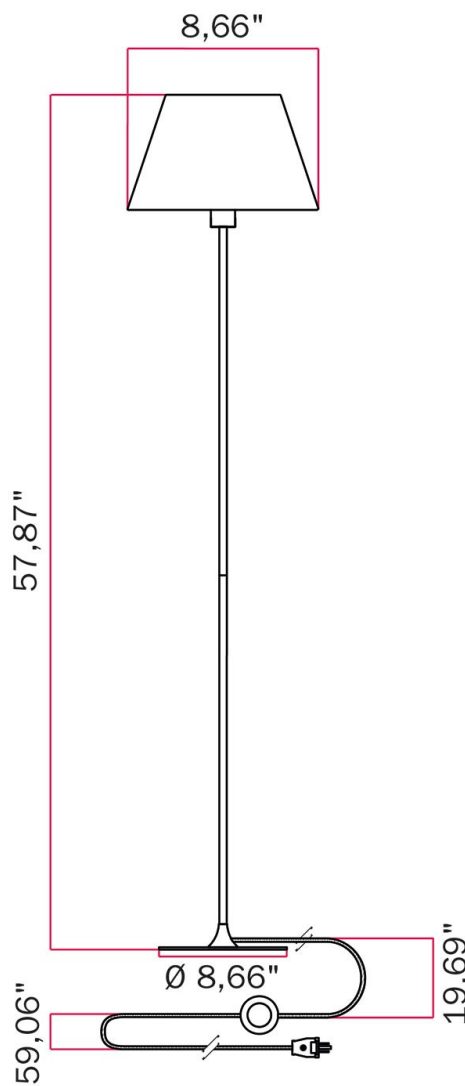

Reference: US-FLMAG4551VNE120ERM42PARIM
EAN13: 8056813351428

Product title:

MAG-Y floor lamp with Impero M shade

Product attributes:

Light bulb: Without bulb, With bulb

Finish: Matt white, Black, Brushed bronze

Product image:

Product price:

\$244.80 tax included

Product short description:

With its Impero shade, this floor lamp combines classic elegance with modern functionality in one cohesive design. Available in multiple variations, it enhances both contemporary and traditional spaces with character, serving as a decorative detail that won't go unnoticed.

Product description:

Floor lamp comprising:

78.7" of 3 x 18 AWG cable

1 metal magnetic stand

2 23.6" metal extensions

1 E26 socket max 7 W

1 infra-cable bipolar foot switch

1 Impero M canvas shade

1 metal floor base

US plug

Bulb [[DG-A60-CLEAR](#)]: LED, clear, A19, 3.8W, 136 Lm, warm light (2200K), E26, width 2.36", height 4,25"

To maintain the natural beauty of the product, we recommend cleaning the shade with a cloth, avoiding the use of chemicals that could alter the surface.