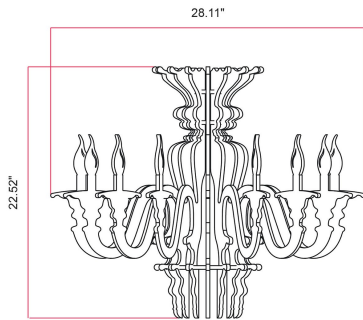

Product description:

Classic SHHANDELIER lampshade made of sound-absorbing material:

- Material: recycled PET
- Socket compatibility: E26
- Width: 28.11"
- Height: 22.52"
- Class V0 self-extinguishing

Maintenance: To preserve the natural beauty of the product, we recommend careful dusting and avoiding the use of chemical cleaners that may damage the surface.

Note: Bulb and socket are NOT included.

Product features:

Material: PET

Fitting: E26

Product gallery:

28.11"

22.52"