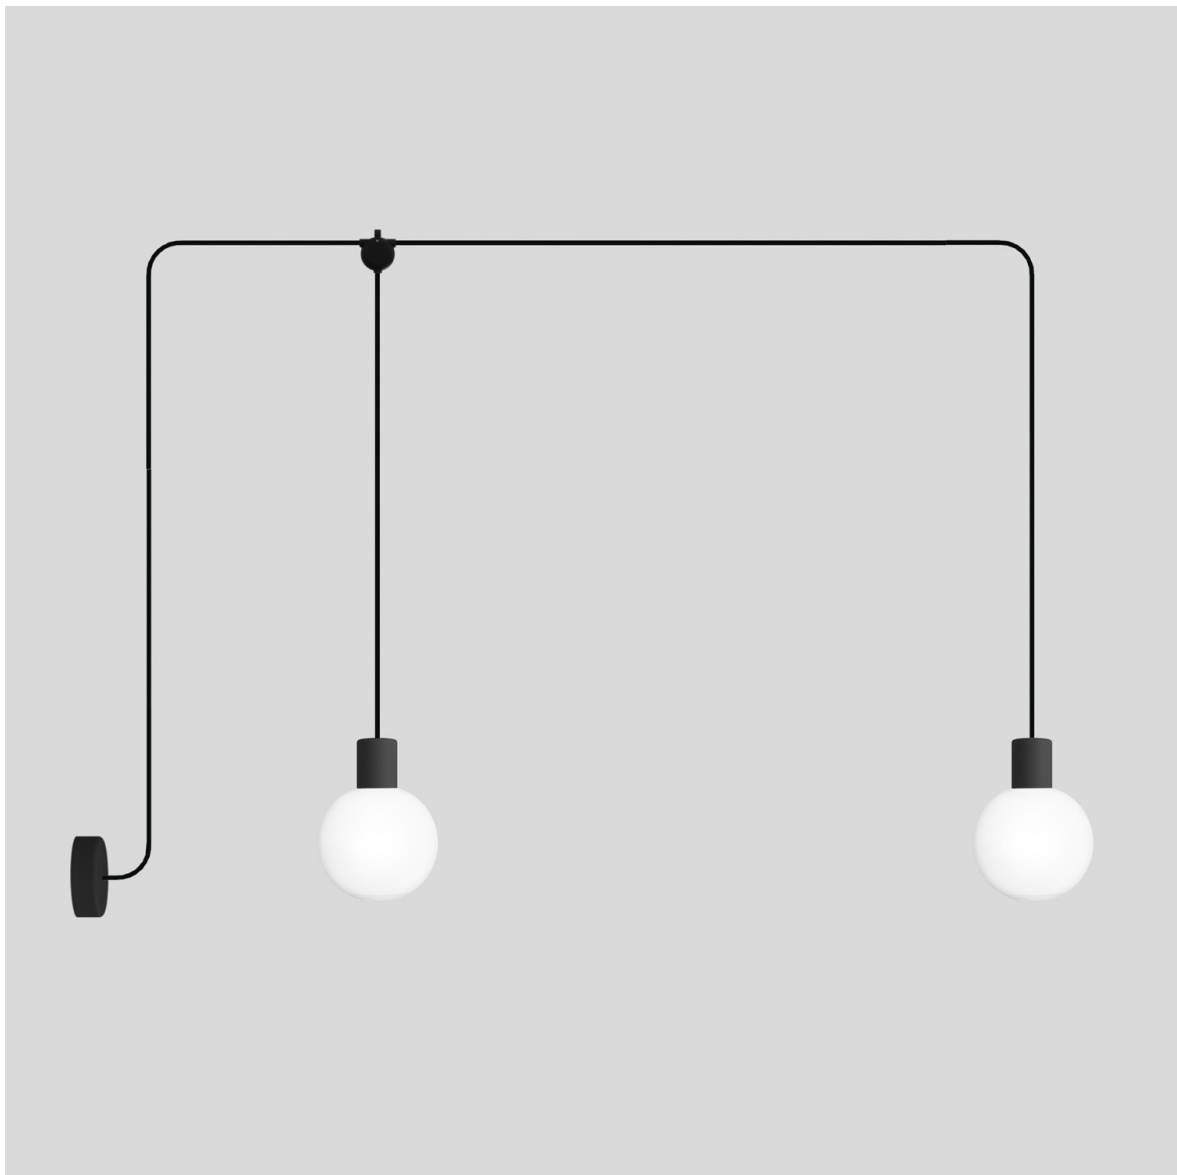

Reference: US-PDE2EL02BKSM04SPHEREBIA
EAN13: 8056813353828

Product title:

EIVA Outdoor Pendant Lamp, suitable for wet locations, with 2 drops and Unbreak-a-Ball unbreakable shades

Product attributes:

Light bulb: Without bulb, With bulb
Finish: White, Black

Product image:

Product price:

\$168.70 tax included

Product short description:

Give new life to your outdoor spaces with this two-light fixture that combines design, durability, and versatility. Perfect for illuminating gardens, terraces, and porches, it is suitable for wet locations, making it safe even in areas exposed to rain and humidity. The Unbreak-a-Ball shade, made from unbreakable material, enhances the ambiance of any outdoor space while also protecting the bulb from accidental impacts.

The shade features decorative openings that make it easy to open and close for bulb replacement and help prevent condensation during outdoor use.

The lamp is equipped with an EIVA socket and canopy, suitable for wet locations, designed and patented by Creative Cables. Thanks to its flexible structure, it can be easily shaped and adjusted to suit your needs. Available in multiple colors to match different interior styles, it is the perfect lighting solution that is both original and practical.

Product description:

Outdoor lamp comprising:

2x1.00 neoprene cable suitable for wet locations - UV resistant; width: 71,7", height: 39,4", cable length between joint and canopy: 66,9"

1 soft touch silicone ceiling canopy suitable for wet locations