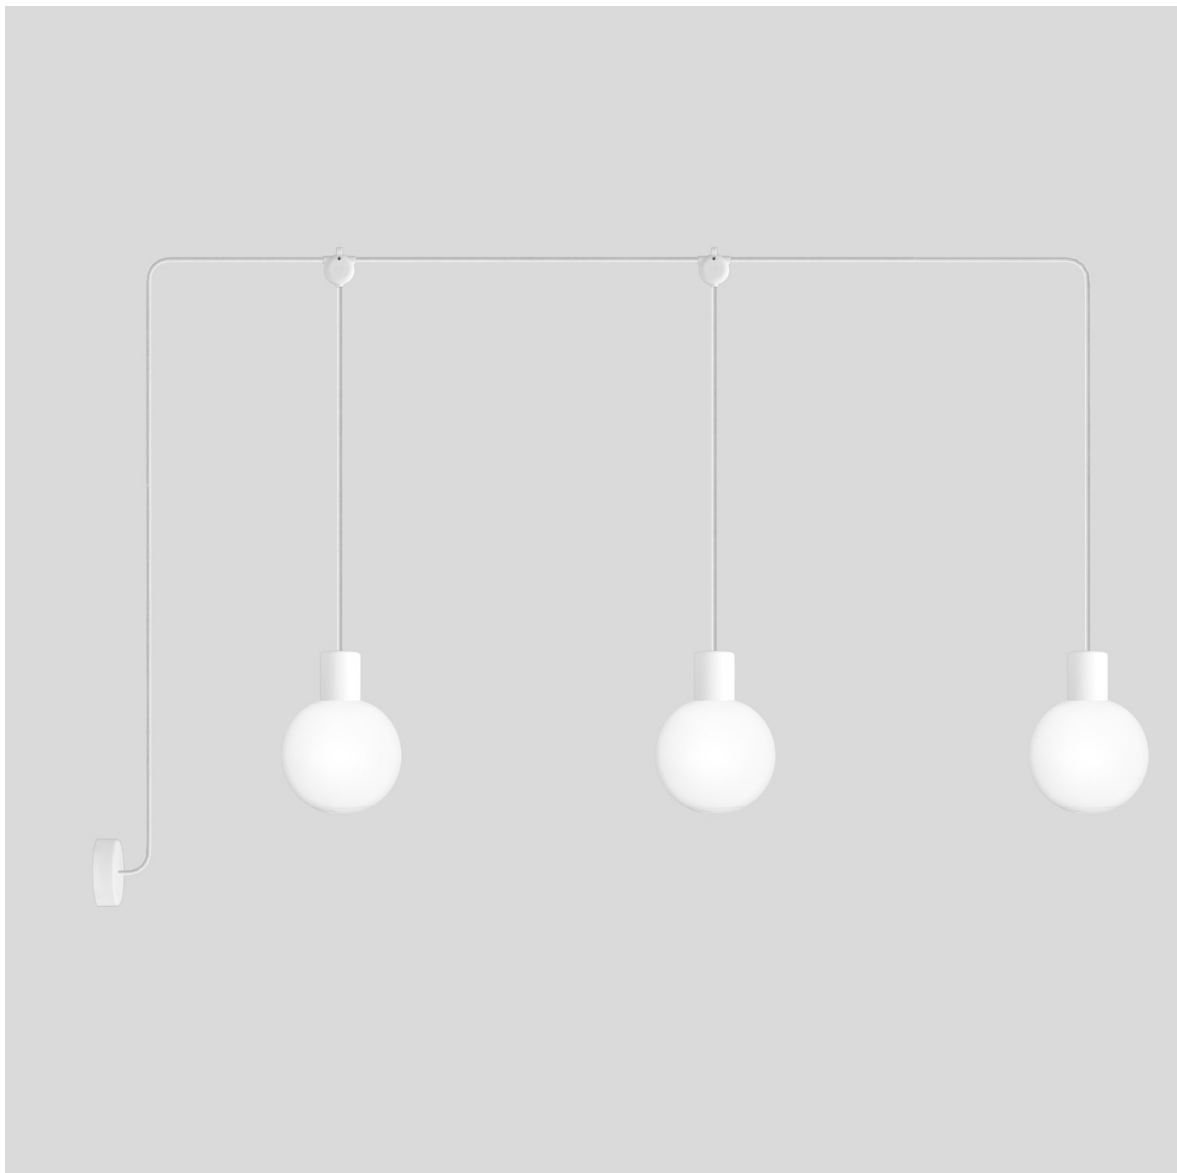

Reference: US-PDE3EL02BISM01SPHEREBIA
EAN13: 8056813353880

Product title:

EIVA Outdoor Lamp, suitable for wet locations, with 3 drops and Unbreak-a-Ball unbreakable shades

Product attributes:

Light bulb: Without bulb, With bulb
Finish: White, Black

Product image:

Product price:

\$241.00 tax included

Product short description:

Add character to your outdoor spaces with the three-light pendant lamp, a perfect blend of design and weather resistance. Suitable for wet locations, it illuminates gardens, verandas, and porches without fear of rain or humidity. The three Unbreak-a-Ball shades, made from unbreakable material, not only create a dynamic lighting effect but also protect the bulbs from accidental impacts. Even in strong winds or sudden movements, they remain securely in place, ensuring flawless illumination.

The shade features decorative openings that make it easy to open and close for quick bulb replacement while preventing condensation buildup, keeping the light clear and bright—perfect for outdoor use.

The flexibility of this lamp, equipped with the EIVA socket and canopy, suitable for wet locations, designed and patented by Creative Cables, allows you to shape the cables and customize the light arrangement to fit your space and style. Available in various colors to blend seamlessly with any setting, it is the perfect choice for those seeking striking, practical, and personality-filled outdoor lighting.