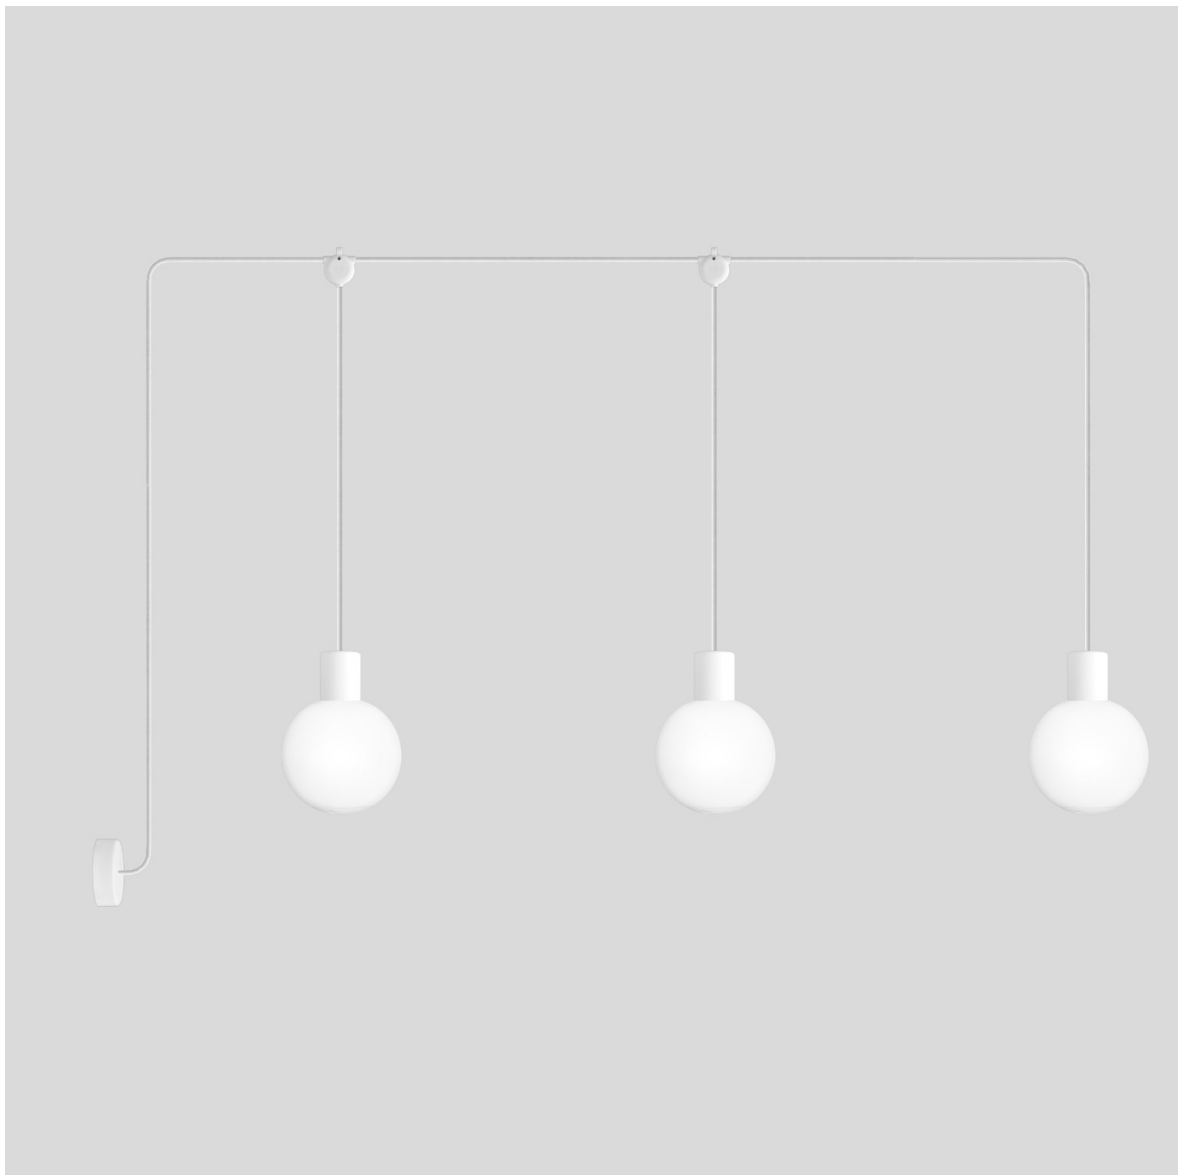

Reference: US-PDE3EL02BISM01SPHEREBIA-L
EAN13: 8056813353897

Product title:

EIVA Outdoor Lamp, suitable for wet locations, with 3 drops and Unbreak-a-Ball unbreakable shades

Product attributes:

Light bulb: Without bulb, With bulb
Finish: White, Black

Product image:

Product price:

\$241.00 tax included

Product short description:

Add character to your outdoor spaces with the three-light pendant lamp, a perfect blend of design and weather resistance. Suitable for wet locations, it illuminates gardens, verandas, and porches without fear of rain or humidity. The three Unbreak-a-Ball shades, made from unbreakable material, not only create a dynamic lighting effect but also protect the bulbs from accidental impacts. Even in strong winds or sudden movements, they remain securely in place, ensuring flawless illumination.

The shade features decorative openings that make it easy to open and close for quick bulb replacement while preventing condensation buildup, keeping the light clear and bright—perfect for outdoor use.

The flexibility of this lamp, equipped with the EIVA socket and canopy, suitable for wet locations, designed and patented by Creative Cables, allows you to shape the cables and customize the light arrangement to fit your space and style. Available in various colors to blend seamlessly with any setting, it is the perfect choice for those seeking striking, practical, and personality-filled outdoor lighting.